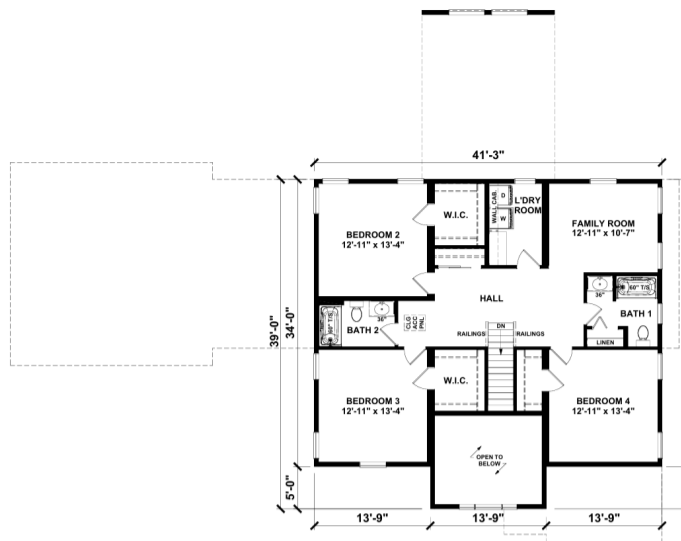

YOUR
NEW HOME
CONSULTANT

Hi, I'm , your personal Modular Home Consultant

I would be happy to help you with any questions you may have. You can contact me on my direct number at or email me at .