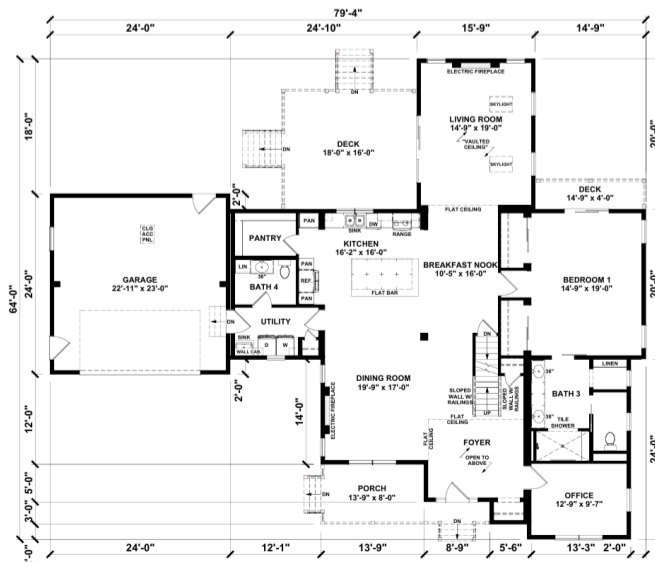

KEY BISCAYNE . ICH-102

Traditional

SPECIFICATIONS

SQ. FT.	4267
BEDROOMS:	4
BATHROOMS:	3.5
LEVELS:	2

OPTIONAL FEATURES

- ☒ Green Certification
- ☒ Energy Star

Upgrades Included: LVP throughout, ceramic tile in bathrooms, quartz countertop, painted cabinets, oak stairs with white risers.

Onsite by Others: porch and decks, exterior stone, electric fireplace. Appliances not included.