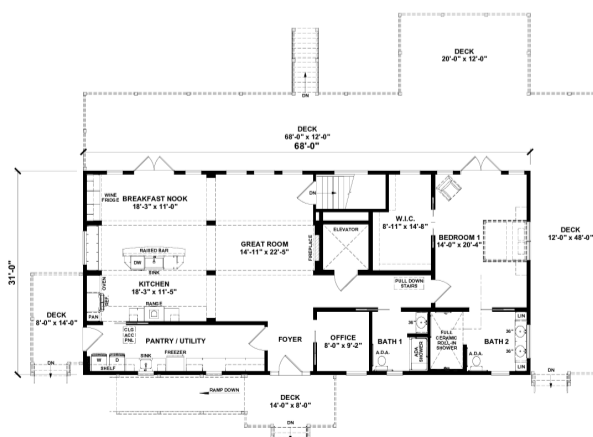

FIRST FLOOR