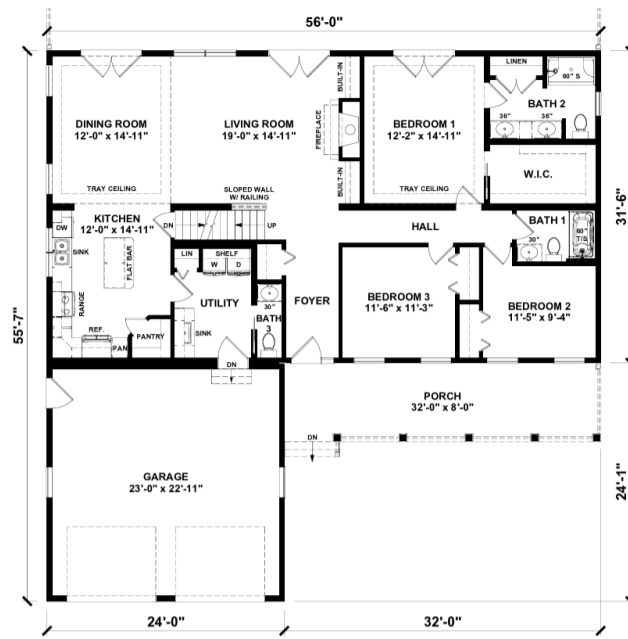

FIRST FLOOR

YOUR
NEW HOME
CONSULTANT

Hi, I'm , your personal Modular Home Consultant

I would be happy to help you with any questions you may have. You can contact me on my direct number at or email me at .