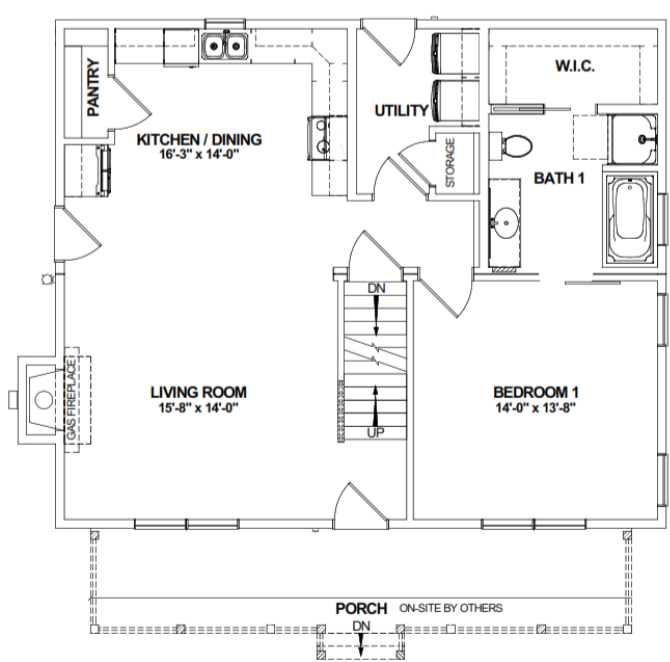

YULEE . ICH-057

Traditional

SPECIFICATIONS

SQ. FT.	1749
BEDROOMS:	1
BATHROOMS:	1
LEVELS:	1.5

OPTIONAL FEATURES

- Green Certification
- Energy Star

Introducing the Yulee, a modern marvel of architectural ingenuity and cozy comfort. As you step through the grand entrance, you're greeted by an expansive open-concept living space that seamlessly integrates the kitchen, dining, and living areas. Bathed in natural light streaming through large windows, this airy expanse invites gatherings and fosters a sense of togetherness. The gourmet kitchen boasts state-of-the-art appliances, sleek cabinetry, and ample counter space, catering to the culinary aspirations of even the most discerning chef.

Upgrades Included: Vinyl Plank Flooring throughout, Maple cabinets painted white, Soaking Tub and Walk-in shower in master bathroom.

On Site by Others: on-site by others: Heat, Water Heater, Metal Roof.

* 2nd Floor is attic space only with the potential for future finish.

FIRST FLOOR

SUGGESTED SECOND FLOOR

FIRST FLOOR

YOUR
NEW HOME
CONSULTANT

Hi, I'm , your personal Modular Home Consultant

I would be happy to help you with any questions you may have. You can contact me on my direct number at or email me at .