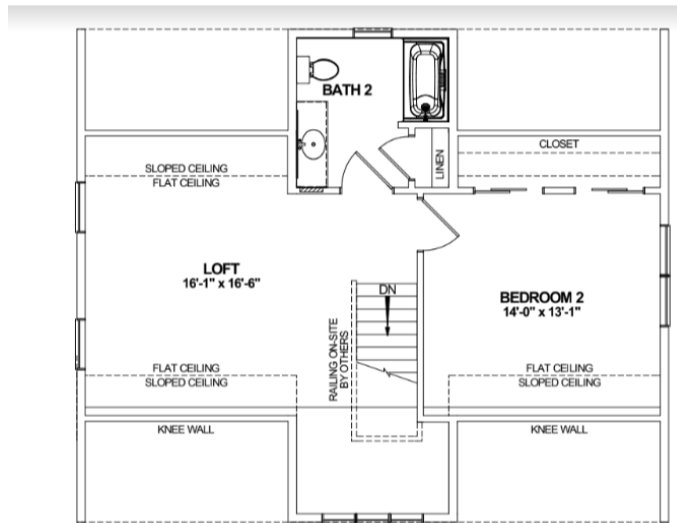

YULEE . ICH-057

Traditional

SPECIFICATIONS

SQ. FT.	1749
BEDROOMS:	1
BATHROOMS:	1
LEVELS:	1.5

OPTIONAL FEATURES

- Green Certification
- Energy Star

Introducing the Yulee, a modern marvel of architectural ingenuity and cozy comfort. As you step through the grand entrance, you're greeted by an expansive open-concept living space that seamlessly integrates the kitchen, dining, and living areas. Bathed in natural light streaming through large windows, this airy expanse invites gatherings and fosters a sense of togetherness. The gourmet kitchen boasts state-of-the-art appliances, sleek cabinetry, and ample counter space, catering to the culinary aspirations of even the most discerning chef.

Upgrades Included: Vinyl Plank Flooring throughout, Maple cabinets painted white, Soaking Tub and Walk-in shower in master bathroom.

On Site by Others: on-site by others: Heat, Water Heater, Metal Roof.

* 2nd Floor is attic space only with the potential for future finish.

FIRST FLOOR

SUGGESTED SECOND FLOOR

FIRST FLOOR

YOUR
NEW HOME
CONSULTANT

Hi, I'm , your personal Modular Home Consultant

I would be happy to help you with any questions you may have. You can contact me on my direct number at or email me at .