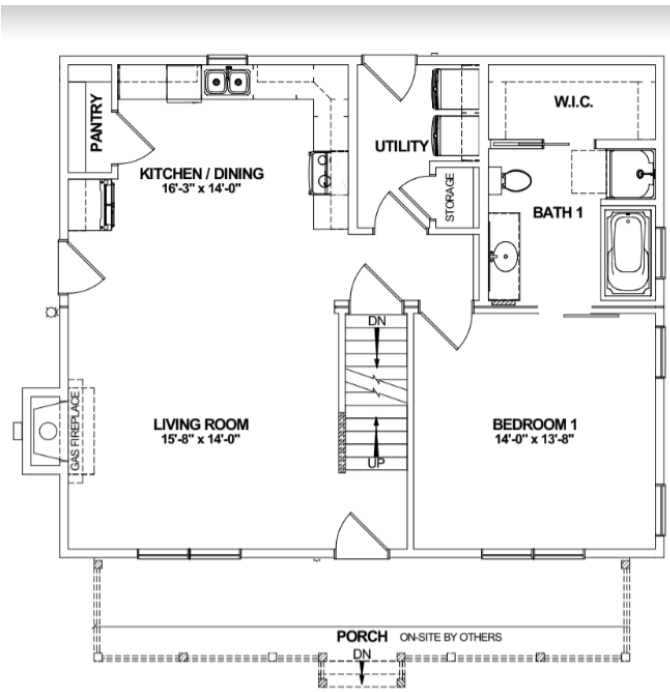

YULEE . ICH-057

Traditional

SPECIFICATIONS

SQ. FT.	1749
BEDROOMS:	1
BATHROOMS:	1
LEVELS:	1.5

OPTIONAL FEATURES

- Green Certification
- Energy Star

Introducing the Yulee, a modern marvel of architectural ingenuity and cozy comfort. As you step through the grand entrance, you're greeted by an expansive open-concept living space that seamlessly integrates the kitchen, dining, and living areas. Bathed in natural light streaming through large windows, this airy expanse invites gatherings and fosters a sense of togetherness. The gourmet kitchen boasts state-of-the-art appliances, sleek cabinetry, and ample counter space, catering to the culinary aspirations of even the most discerning chef.

Upgrades Included: Vinyl Plank Flooring throughout, Maple cabinets painted white, Soaking Tub and Walk-in shower in master bathroom.

On Site by Others: on-site by others: Heat, Water Heater, Metal Roof.

* 2nd Floor is attic space only with the potential for future finish.

FIRST FLOOR

SUGGESTED SECOND FLOOR

FIRST FLOOR

YOUR
NEW HOME
CONSULTANT

Hi, I'm , your personal Modular Home Consultant

I would be happy to help you with any questions you may have. You can contact me on my direct number at or email me at .