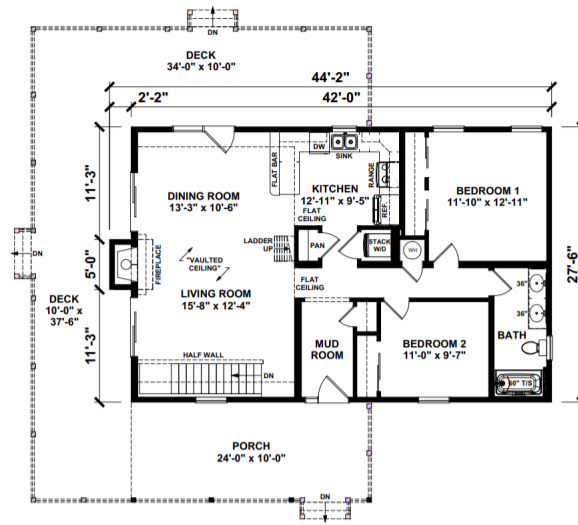

FIRST FLOOR

YOUR
NEW HOME
CONSULTANT

Hi, I'm , your personal Modular Home Consultant

I would be happy to help you with any questions you may have. You can contact me on my direct number at or email me at .