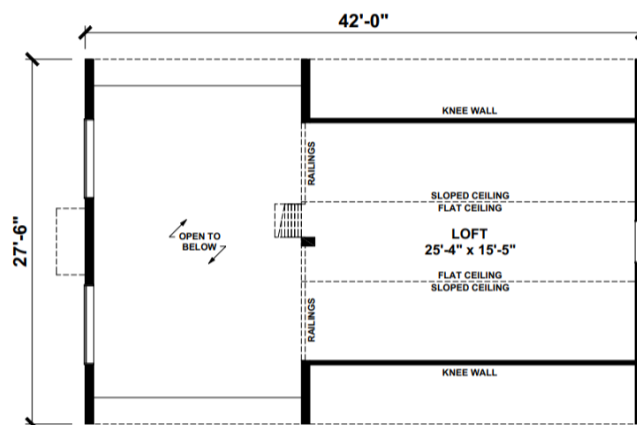

FIRST FLOOR

YOUR
NEW HOME
CONSULTANT

Hi, I'm , your personal Modular Home Consultant

I would be happy to help you with any questions you may have. You can contact me on my direct number at or email me at .