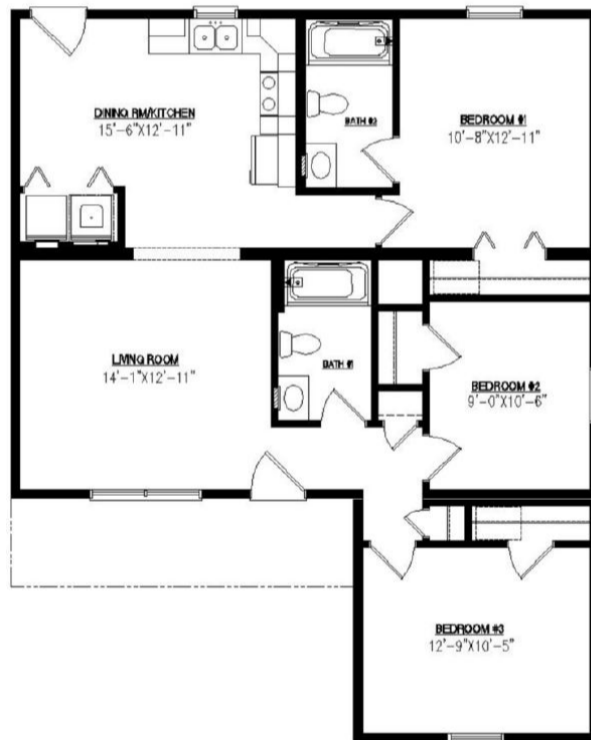

RIDGE ROAD . ILR-001

Traditional

SPECIFICATIONS

SQ. FT.	1097
BEDROOMS:	3
BATHROOMS:	2.0
LEVELS:	1

OPTIONAL FEATURES

- Green Certification
- Energy Star

FIRST FLOOR

YOUR
NEW HOME
CONSULTANT