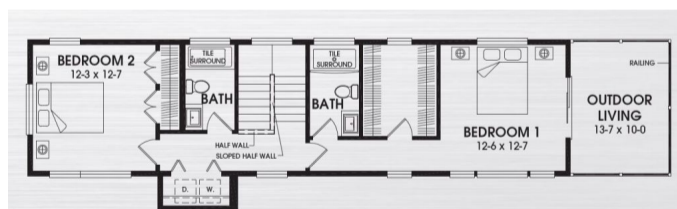

SECOND FLOOR

YOUR
NEW HOME
CONSULTANT

Hi, I'm , your personal Modular Home Consultant

I would be happy to help you with any questions you may have. You can contact me on my direct number at or email me at .