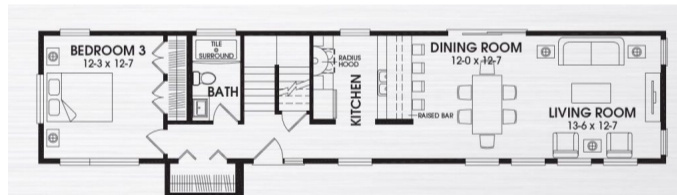

## SPECIFICATIONS

SQ. FT.	1660
BEDROOMS:	3
BATHROOMS:	3.0
LEVELS:	2

## OPTIONAL FEATURES

- Green Certification
- Energy Star

The Sleek House is a multi level design that is highlighted by an open floor living area that captures great views from all directions. The second floor master bedroom is personalized by a private outdoor living space for the owners. An expanded roof overhang provides shading for added comfort in the second floor bedroom areas.

### FIRST FLOOR