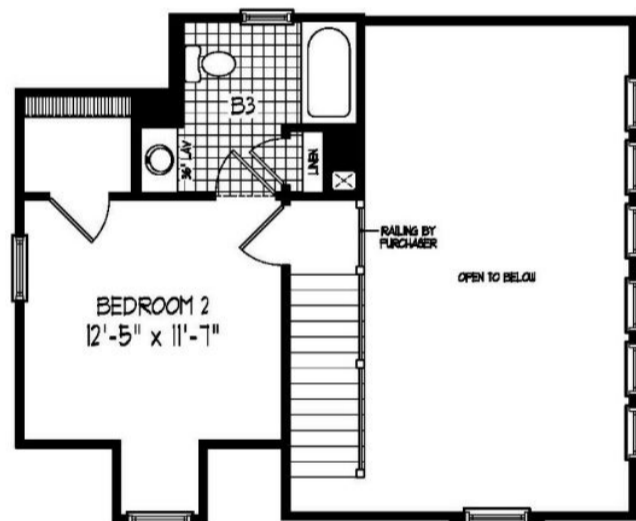

PROPOSED SECOND FLOOR

BASEMENT ALTERNATE