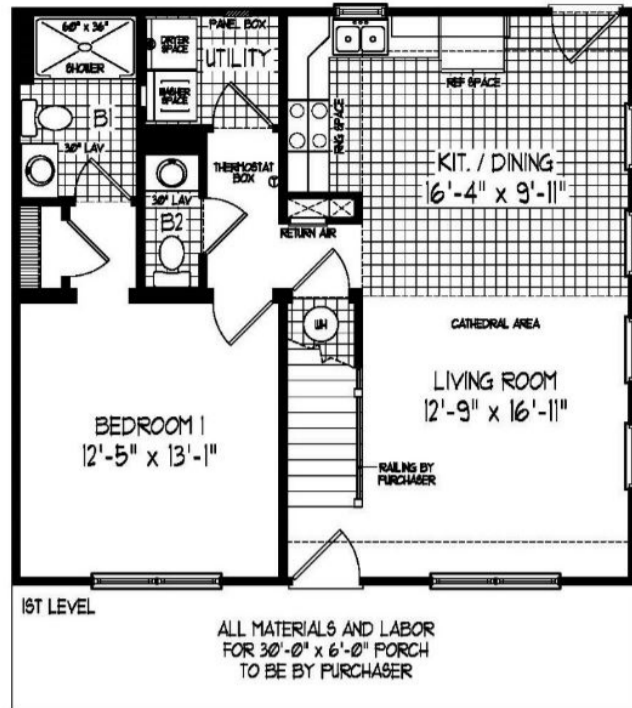

FIRST FLOOR