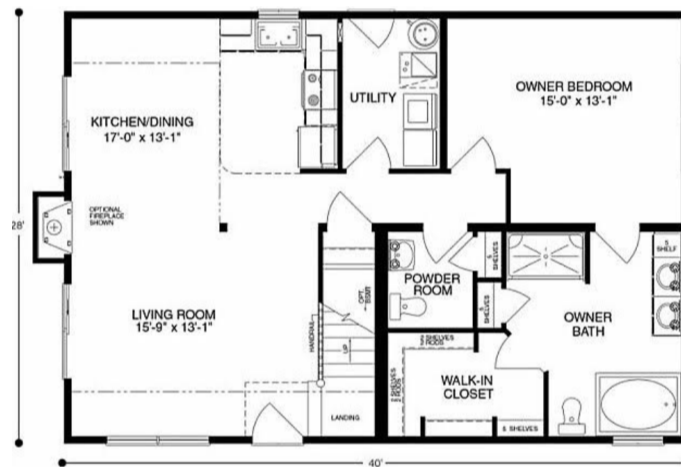

CANYON VIEW (PLAN A) . AML-007

Cabin Chalet Log Style

SPECIFICATIONS

SQ. FT.	1512
BEDROOMS:	2
BATHROOMS:	2.5
LEVELS:	2.0

OPTIONAL FEATURES

YOUR
NEW HOME
CONSULTANT

Hi, I'm , your personal Modular Home Consultant