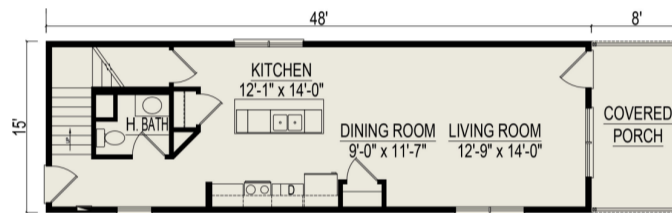

MONROE . HEC-060

Traditional

SPECIFICATIONS

SQ. FT.	1440
BEDROOMS:	3
BATHROOMS:	1.5
LEVELS:	2

OPTIONAL FEATURES

- Green Certification
- Energy Star

FIRST FLOOR

SECOND FLOOR