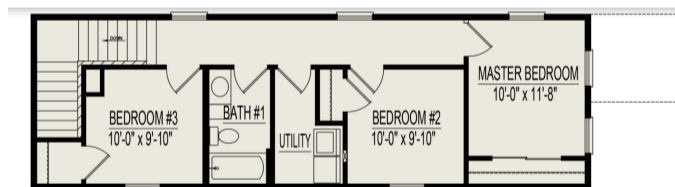

MONROE . HEC-060

Traditional

SPECIFICATIONS

SQ. FT.	1440
BEDROOMS:	3
BATHROOMS:	1.5
LEVELS:	2

OPTIONAL FEATURES

- Green Certification
- Energy Star

FIRST FLOOR

SECOND FLOOR