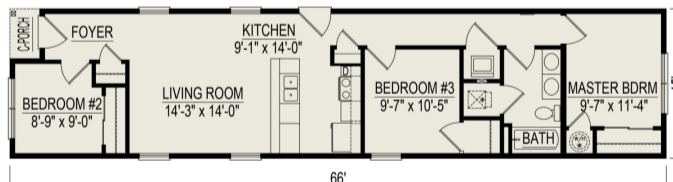

MUSKEGON . HEC-063

Traditional

SPECIFICATIONS

| | |
|------------|-----|
| SQ. FT. | 990 |
| BEDROOMS: | 3 |
| BATHROOMS: | 1 |
| LEVELS: | 1 |

OPTIONAL FEATURES

- Green Certification
- Energy Star

FIRST FLOOR