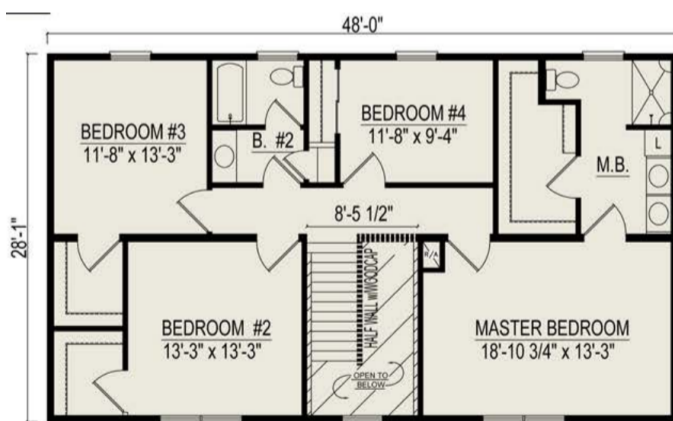

COOLIDGE II . HEC-052

Traditional

SPECIFICATIONS

SQ. FT.	2688
BEDROOMS:	4
BATHROOMS:	2.5
LEVELS:	2

OPTIONAL FEATURES

- Green Certification
- Energy Star

SECOND FLOOR

YOUR
NEW HOME
CONSULTANT