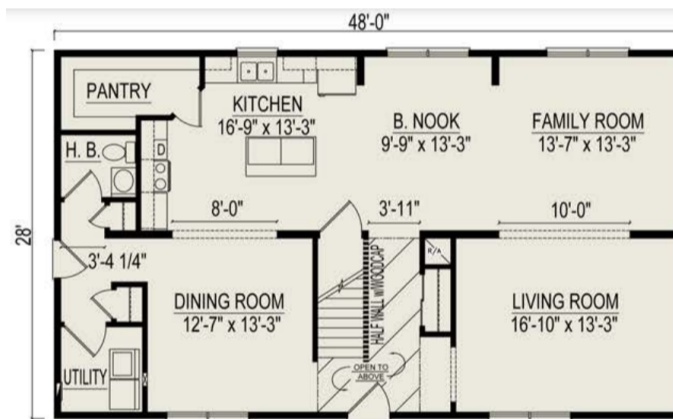

COOLIDGE II . HEC-052

Traditional

SPECIFICATIONS

SQ. FT.	2688
BEDROOMS:	4
BATHROOMS:	2.5
LEVELS:	2

OPTIONAL FEATURES

- Green Certification
- Energy Star

SECOND FLOOR

YOUR
NEW HOME
CONSULTANT