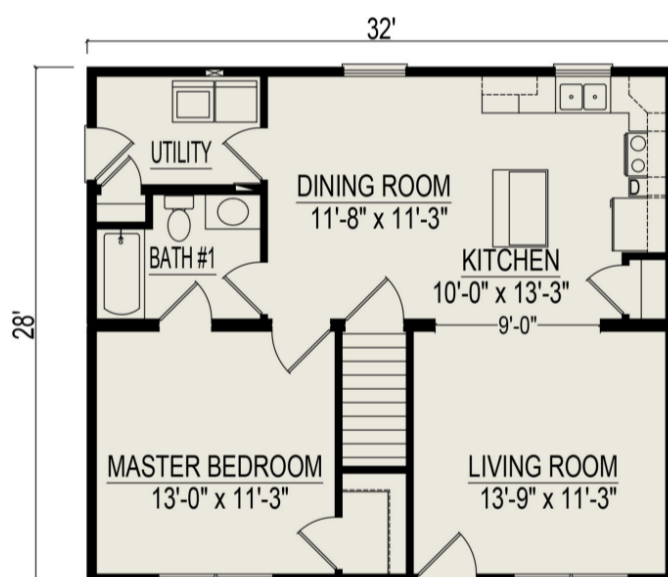

SUITE II . HEC-024

Traditional

SPECIFICATIONS

SQ. FT.	896
BEDROOMS:	1
BATHROOMS:	1
LEVELS:	1

OPTIONAL FEATURES

- ☒ Green Certification
- ☒ Energy Star

FIRST FLOOR