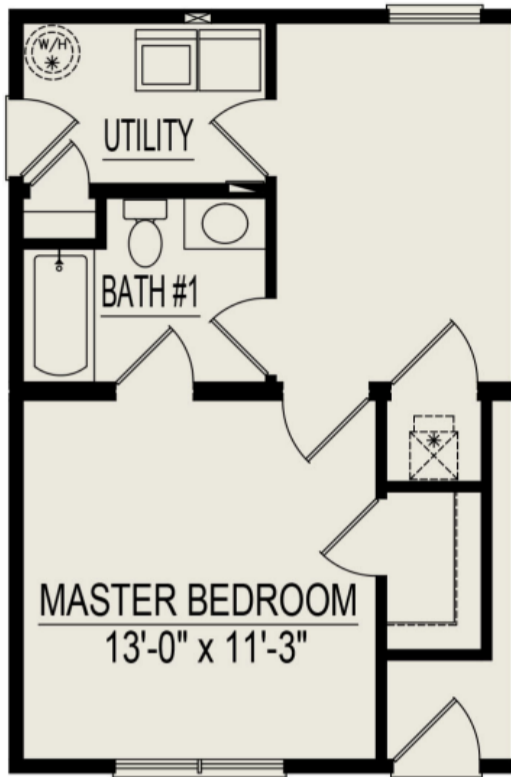

YOUR
NEW HOME
CONSULTANT

Hi, I'm , your personal **Modular Home Consultant**

I would be happy to help you with any questions you may have. You can contact me on my direct number at or email me at .