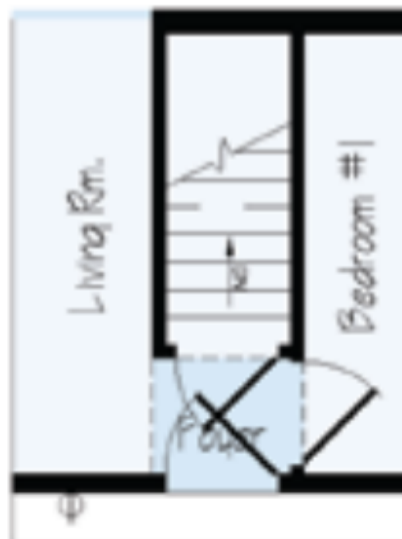

MADISON . RHI-041

Traditional

SPECIFICATIONS

SQ. FT.	1144
BEDROOMS:	3
BATHROOMS:	2
LEVELS:	1

OPTIONAL FEATURES

- Green Certification
- Energy Star

FIRST FLOOR

YOUR
NEW HOME
CONSULTANT