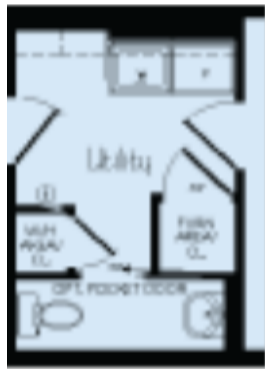

ROOSEVELT II . RHI-053

Traditional

SPECIFICATIONS

SQ. FT.	2228
BEDROOMS:	4
BATHROOMS:	2
LEVELS:	1

OPTIONAL FEATURES

- Green Certification
- Energy Star

FIRST FLOOR

YOUR
NEW HOME
CONSULTANT