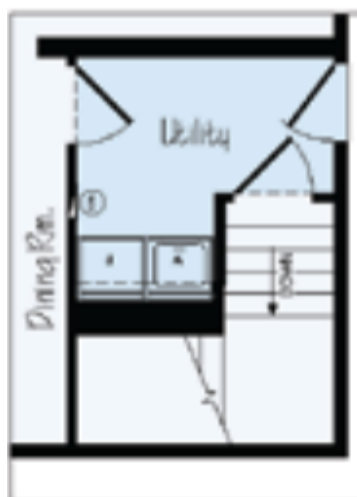

INDEPENDENCE . RHI-034

Traditional

SPECIFICATIONS

SQ. FT.	2000
BEDROOMS:	3
BATHROOMS:	2
LEVELS:	1

OPTIONAL FEATURES

- Green Certification
- Energy Star

FIRST FLOOR

YOUR
NEW HOME
CONSULTANT