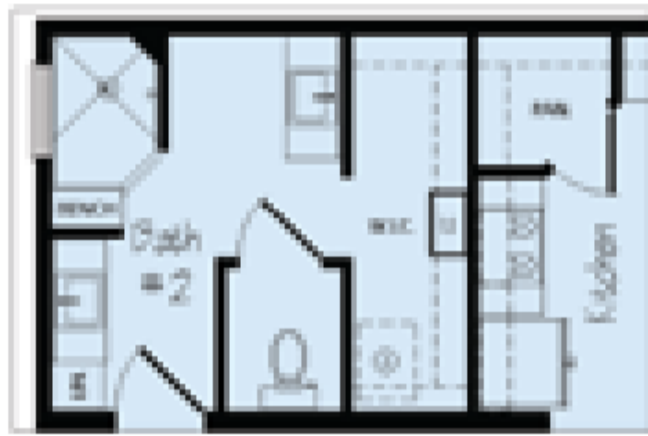

HERITAGE . RHI-032

Traditional

SPECIFICATIONS

SQ. FT.	1352
BEDROOMS:	3
BATHROOMS:	2
LEVELS:	1

OPTIONAL FEATURES

- Green Certification
- Energy Star

FIRST FLOOR

YOUR
NEW HOME
CONSULTANT