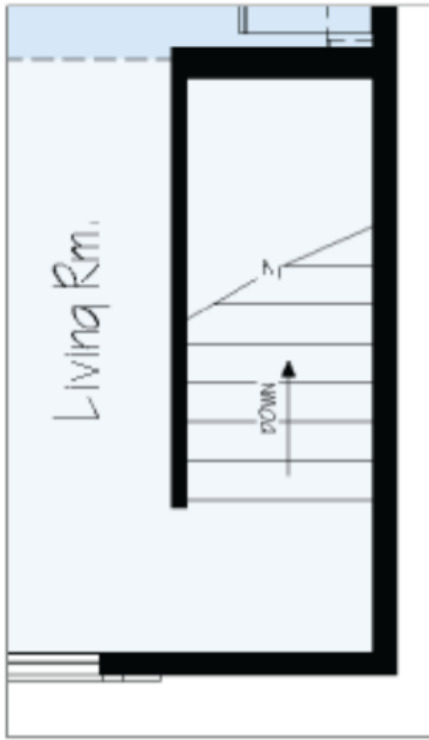

AMERICAN . RHI-018

Traditional

SPECIFICATIONS

SQ. FT.	1040
BEDROOMS:	2
BATHROOMS:	2
LEVELS:	1

OPTIONAL FEATURES

- Green Certification
- Energy Star

FIRST FLOOR

YOUR
NEW HOME
CONSULTANT