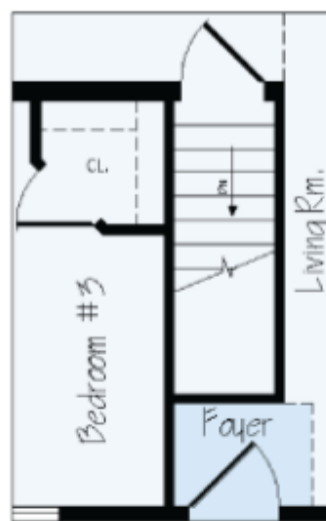

ALICE SPRINGS . RHI-017

Traditional

SPECIFICATIONS

SQ. FT.	1760
BEDROOMS:	3
BATHROOMS:	2
LEVELS:	1

OPTIONAL FEATURES

- Green Certification
- Energy Star

FIRST FLOOR

YOUR
NEW HOME
CONSULTANT