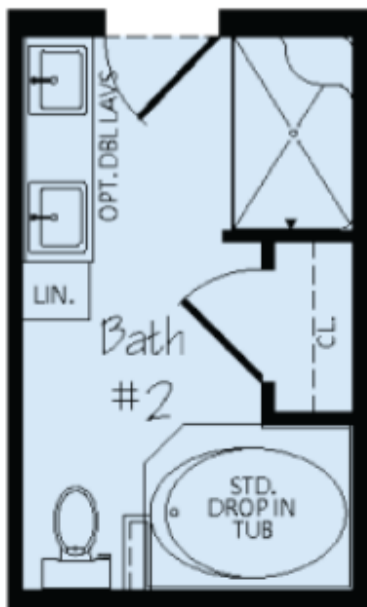

ADELAIDE II . RHI-079

Traditional

SPECIFICATIONS

SQ. FT.	2010
BEDROOMS:	3
BATHROOMS:	2
LEVELS:	1

OPTIONAL FEATURES

- Green Certification
- Energy Star

FIRST FLOOR

YOUR
NEW HOME
CONSULTANT