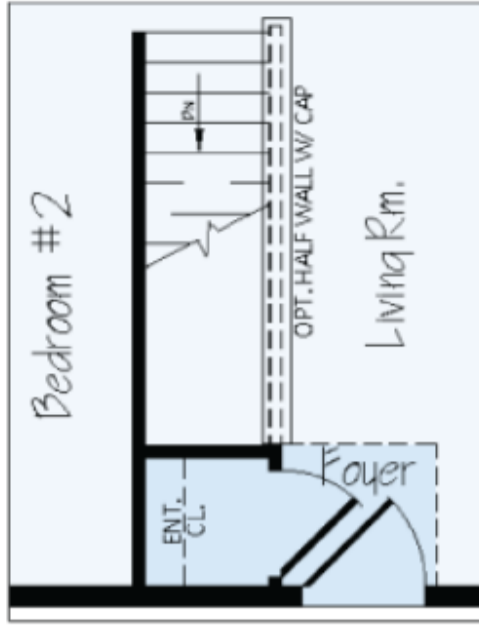

ADELAIDE II . RHI-079

Traditional

SPECIFICATIONS

SQ. FT.	2010
BEDROOMS:	3
BATHROOMS:	2
LEVELS:	1

OPTIONAL FEATURES

- Green Certification
- Energy Star

FIRST FLOOR

YOUR
NEW HOME
CONSULTANT