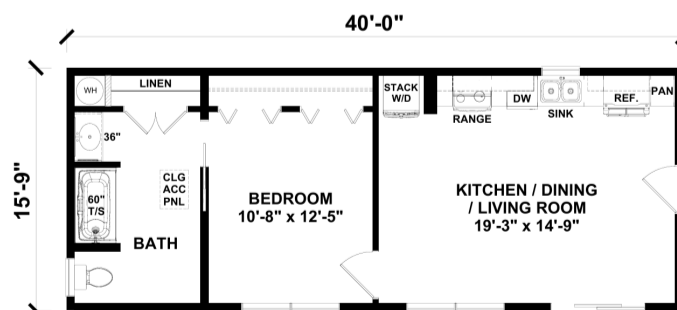

FIRST FLOOR

YOUR
NEW HOME
CONSULTANT