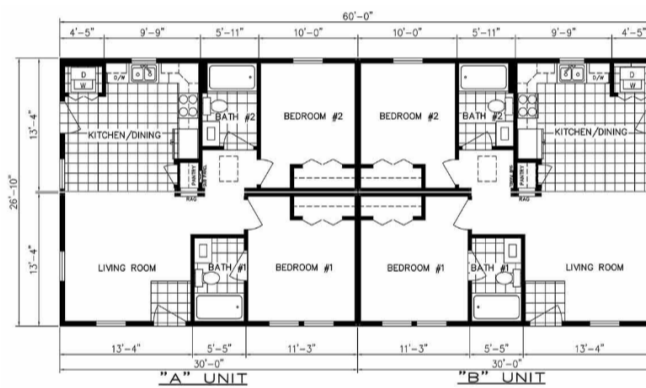

AMELIA COZY COTTAGE CAPE DUPLEX

. HBS-005

Cottage Traditional

SPECIFICATIONS

SQ. FT.	1610
BEDROOMS:	2
BATHROOMS:	2
LEVELS:	1

OPTIONAL FEATURES

- Green Certification
- Energy Star

FIRST FLOOR