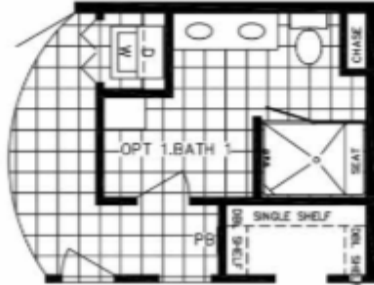

AMELIA COZY COTTAGE RANCH . HBS-

006

Cottage Traditional

SPECIFICATIONS

SQ. FT.	805
BEDROOMS:	2
BATHROOMS:	2
LEVELS:	1

OPTIONAL FEATURES

- Green Certification
- Energy Star

YOUR
NEW HOME
CONSULTANT