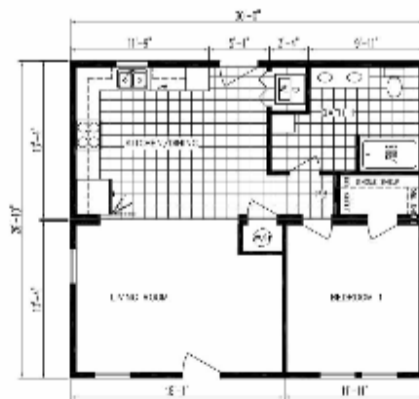

AMELIA COZY COTTAGE RANCH . HBS-

006

Cottage Traditional

SPECIFICATIONS

SQ. FT.	805
BEDROOMS:	2
BATHROOMS:	2
LEVELS:	1

OPTIONAL FEATURES

- Green Certification
- Energy Star

YOUR
NEW HOME
CONSULTANT