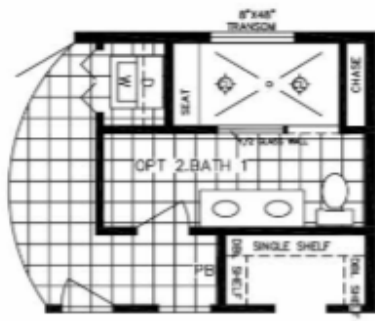

AMELIA COZY COTTAGE RANCH . HBS-

006

Cottage Traditional

SPECIFICATIONS

SQ. FT.	805
BEDROOMS:	2
BATHROOMS:	2
LEVELS:	1

OPTIONAL FEATURES

- Green Certification
- Energy Star

YOUR
NEW HOME
CONSULTANT