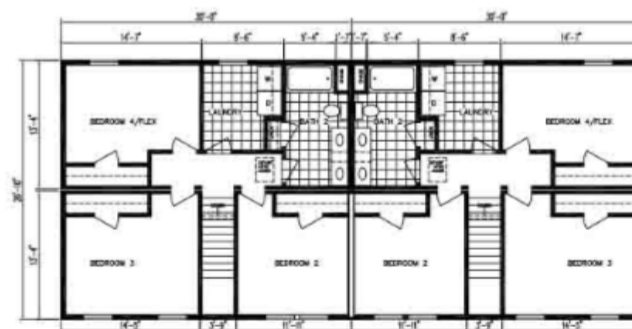

# AMELIA COZY COTTAGE TWO STORY DUPLEX . HBS-001

Cottage Traditional

## SPECIFICATIONS

SQ. FT.	3220
BEDROOMS:	8
BATHROOMS:	4
LEVELS:	2

### FIRST FLOOR

### SECOND FLOOR