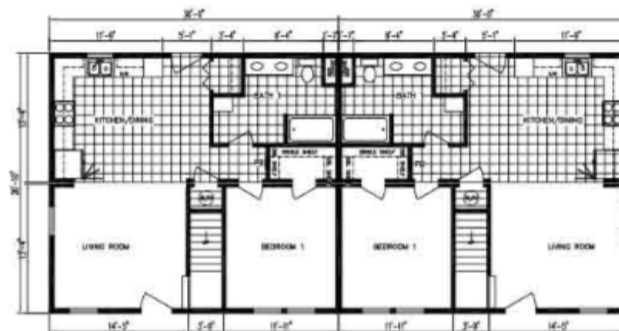

# AMELIA COZY COTTAGE TWO STORY DUPLEX . HBS-001

Cottage Traditional

## SPECIFICATIONS

SQ. FT.	3220
BEDROOMS:	8
BATHROOMS:	4
LEVELS:	2

### FIRST FLOOR

### SECOND FLOOR