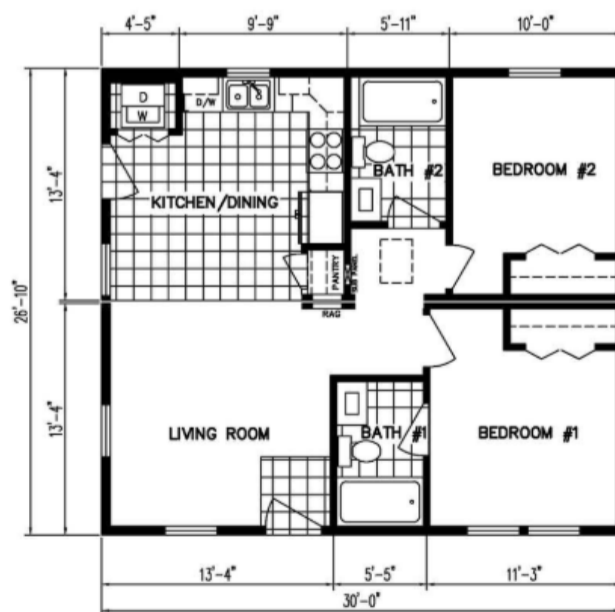

AMELIA II COZY COTTAGE RANCH .

HBS-002

Cottage Tiny House Traditional

SPECIFICATIONS

SQ. FT.	805
BEDROOMS:	2
BATHROOMS:	2
LEVELS:	1

OPTIONAL FEATURES

- Green Certification
- Energy Star

WATER HEATER SHIPPED LOOSE - OPTIONAL CLOSET WITH WATER HEATER INSTALLED