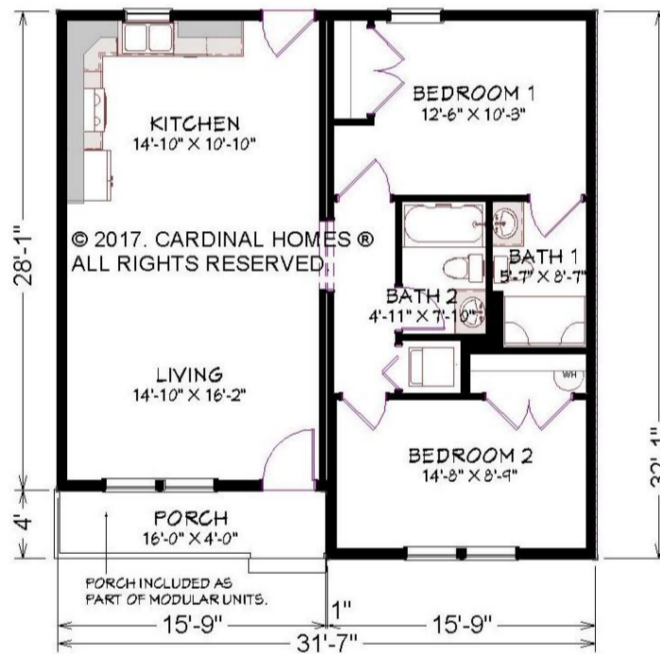

FIRST FLOOR

YOUR
NEW HOME
CONSULTANT

Hi, I'm , your personal Modular Home Consultant

I would be happy to help you with any questions you may have. You can contact me on my direct number at or email me at .