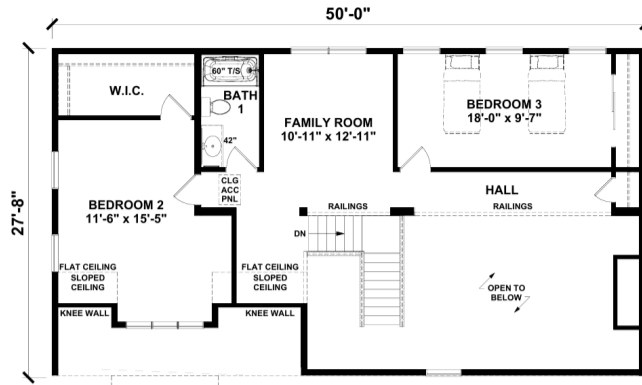

WILDWOOD . ICH-122

Traditional

SPECIFICATIONS

SQ. FT.	2278
BEDROOMS:	3
BATHROOMS:	2.5
LEVELS:	1.5

OPTIONAL FEATURES

- Green Certification
- Energy Star

Upgrades Included: LVT throughout, ceramic tile in bathrooms, painted cabinets in kitchen and bathrooms, stairs with oak treads and white risers, fireplace included

Onsite by Others: Decks and porches not included, appliances not included

FIRST FLOOR

SECOND FLOOR

**YOUR
NEW HOME
CONSULTANT**

Hi, I'm , your personal Modular Home Consultant

I would be happy to help you with any questions you may have. You can contact me on my direct number at or email me at .