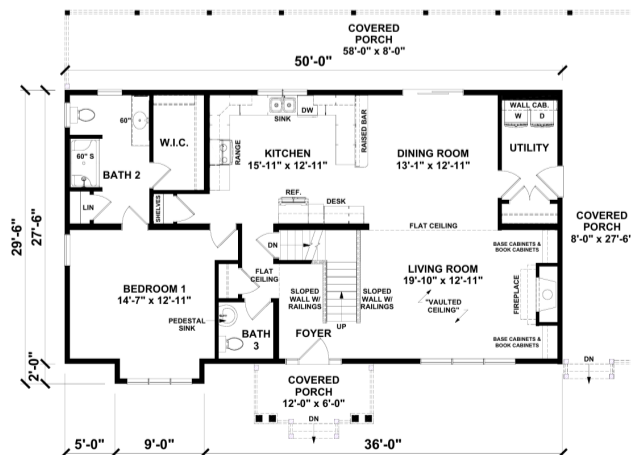

WILDWOOD . ICH-122

Traditional

SPECIFICATIONS

SQ. FT.	2278
BEDROOMS:	3
BATHROOMS:	2.5
LEVELS:	1.5

OPTIONAL FEATURES

- Green Certification
- Energy Star

Upgrades Included: LVT throughout, ceramic tile in bathrooms, painted cabinets in kitchen and bathrooms, stairs with oak treads and white risers, fireplace included

Onsite by Others: Decks and porches not included, appliances not included

FIRST FLOOR

SECOND FLOOR

**YOUR
NEW HOME
CONSULTANT**

Hi, I'm , your personal Modular Home Consultant

I would be happy to help you with any questions you may have. You can contact me on my direct number at or email me at .