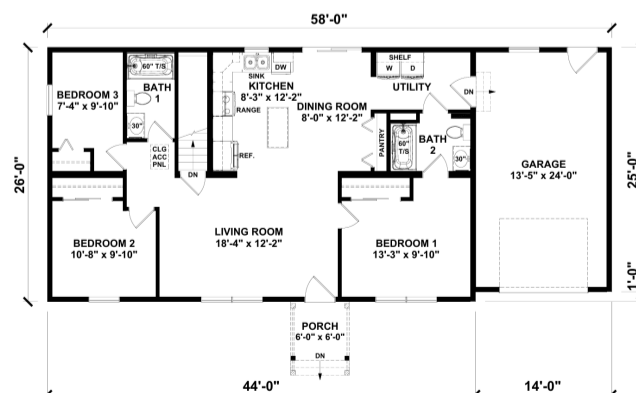

FIRST FLOOR

YOUR
NEW HOME

Hi, I'm , your personal Modular Home Consultant