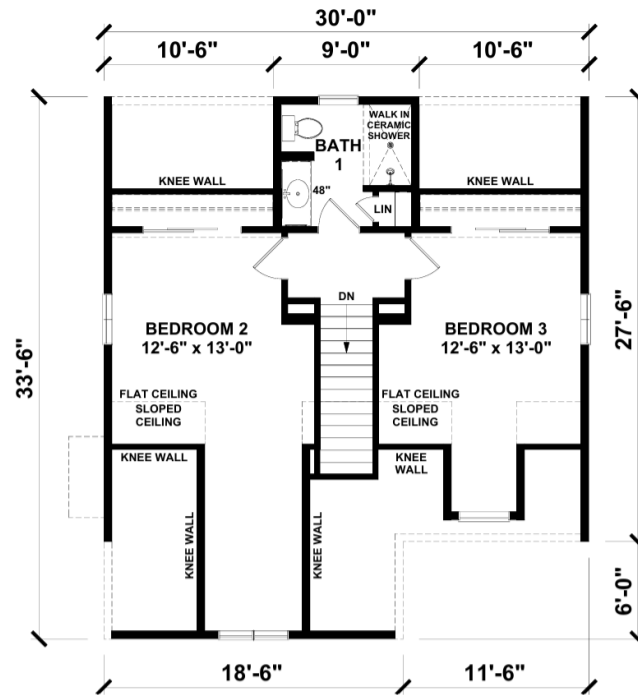

YOUR
NEW HOME
CONSULTANT

Hi, I'm , your personal Modular Home Consultant

I would be happy to help you with any questions you may have. You can contact me on my direct number at or email me at .