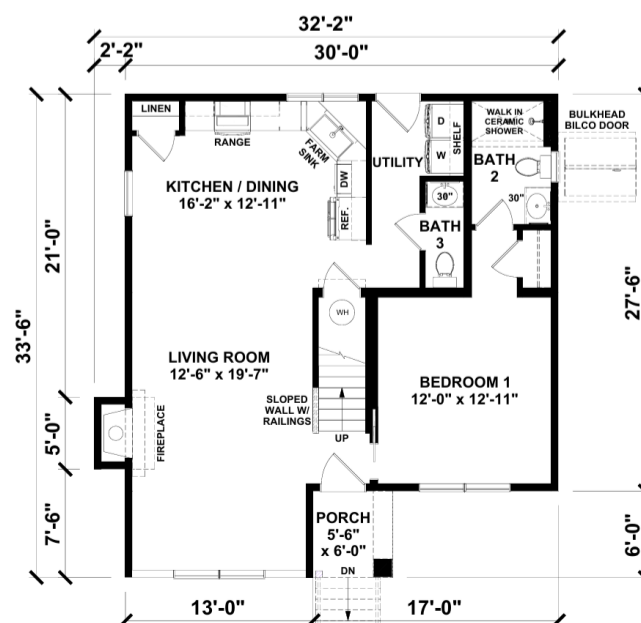

FIRST FLOOR