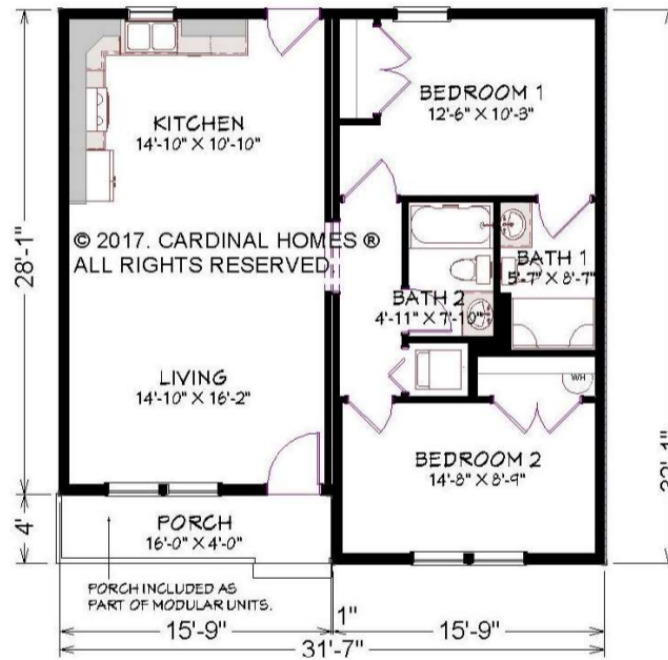

TIPTON . TLC-012

Tiny House

SPECIFICATIONS

SQ. FT.	945
BEDROOMS:	2
BATHROOMS:	2
LEVELS:	1

OPTIONAL FEATURES

- Green Certification
- Energy Star

FIRST FLOOR

YOUR
NEW HOME
CONSULTANT