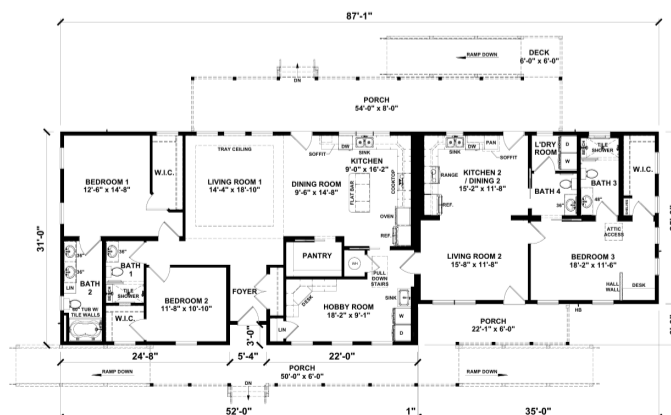

FIRST FLOOR