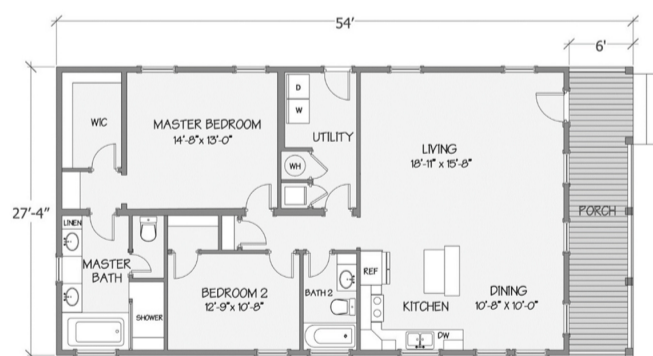

FIRST FLOOR

YOUR
NEW HOME
CONSULTANT

Hi, I'm , your personal Modular Home Consultant

I would be happy to help you with any questions you may have. You can contact me on my direct number at or email me at .