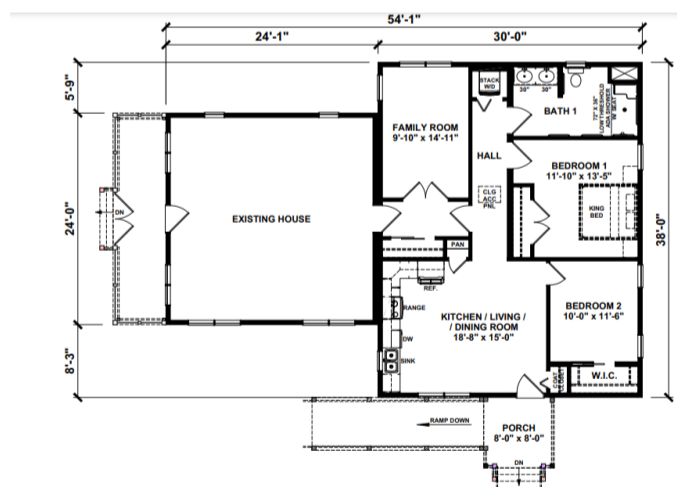

YOUR
NEW HOME
CONSULTANT

Hi, I'm , your personal Modular Home Consultant

I would be happy to help you with any questions you may have. You can contact me on my direct number at or email me at .