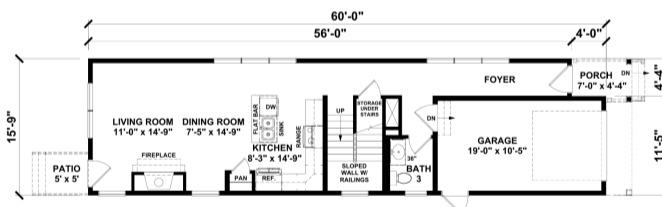

MOORE HAVEN . ICH-104

Narrow Lot Traditional

SPECIFICATIONS

SQ. FT.	1895
BEDROOMS:	3
BATHROOMS:	2.5
LEVELS:	2

OPTIONAL FEATURES

- Green Certification
- Energy Star

YOUR
NEW HOME
CONSULTANT

Hi, I'm , your personal Modular Home Consultant