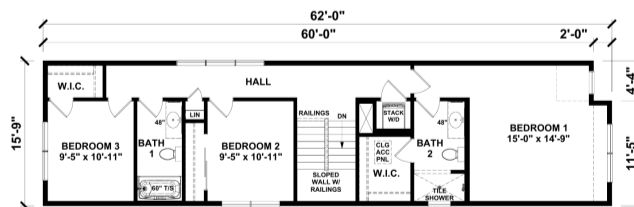

MOORE HAVEN . ICH-104

Narrow Lot Traditional

SPECIFICATIONS

SQ. FT.	1895
BEDROOMS:	3
BATHROOMS:	2.5
LEVELS:	2

OPTIONAL FEATURES

- Green Certification
- Energy Star

YOUR
NEW HOME
CONSULTANT

Hi, I'm , your personal Modular Home Consultant