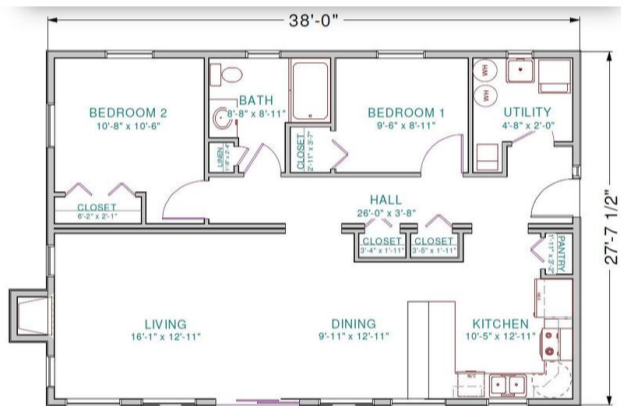

CUTIE PIE. TLC-015

Traditional

SPECIFICATIONS

SQ. FT.	1064
BEDROOMS:	2
BATHROOMS:	1.0
LEVELS:	1.0

OPTIONAL FEATURES

- Green Certification
- Energy Star

FIRST FLOOR

YOUR
NEW HOME
CONSULTANT