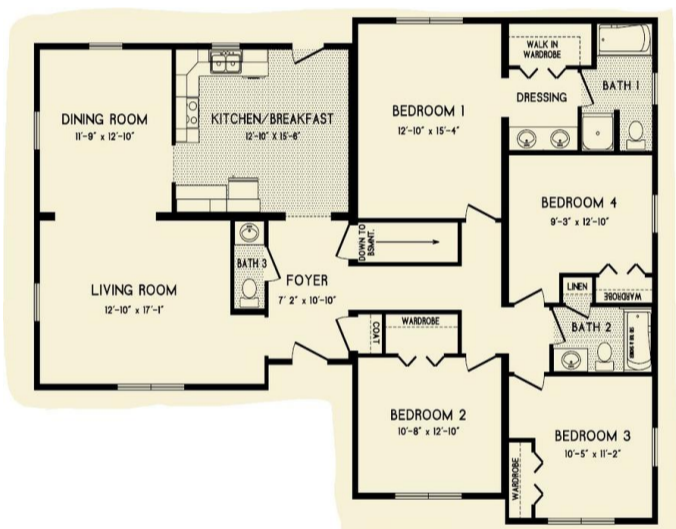

FIRST FLOOR

YOUR
NEW HOME
CONSULTANT

Hi, I'm , your personal Modular Home Consultant

I would be happy to help you with any questions you may have. You can contact me on my direct number at or email me at .