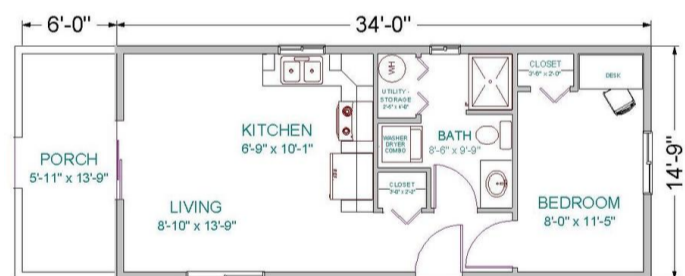

FRED . TLC-003

Cabin Micro Cottage Tiny House Traditional

SPECIFICATIONS

SQ. FT.	448
BEDROOMS:	1
BATHROOMS:	1.0
LEVELS:	1.0

OPTIONAL FEATURES

- Green Certification
- Energy Star

This little lodge design works well for a beach getaway or cabin retreat. It has one bedroom, one bathroom with shower, and a fully functioning kitchen. Living space is 448 square feet with a 90 square foot porch.

FIRST FLOOR - PLAN A

FIRST FLOOR - PLAN B

YOUR
NEW HOME
CONSULTANT

Hi, I'm , your personal Modular Home Consultant

I would be happy to help you with any questions you may have. You can contact me on my direct number at or email me at .