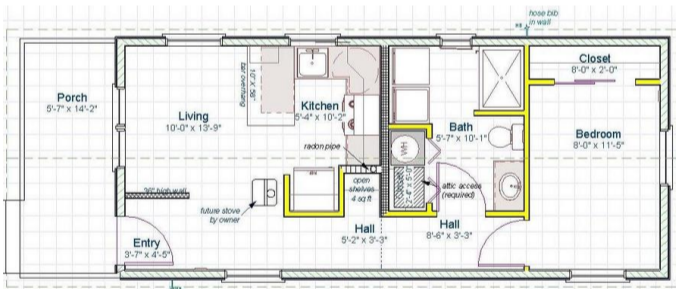

FIRST FLOOR - PLAN A