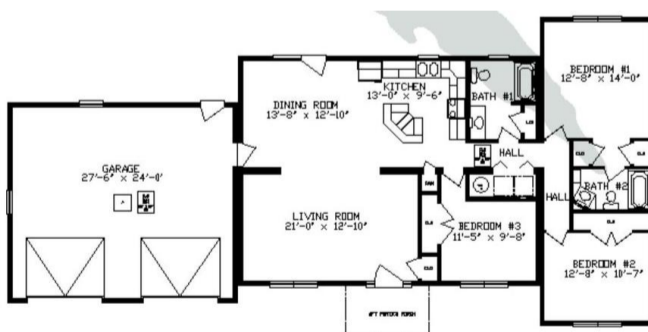

FIRST FLOOR

YOUR
NEW HOME
CONSULTANT

Hi, I'm , your personal Modular Home Consultant

I would be happy to help you with any questions you may have. You can contact me on my direct number at or email me at .