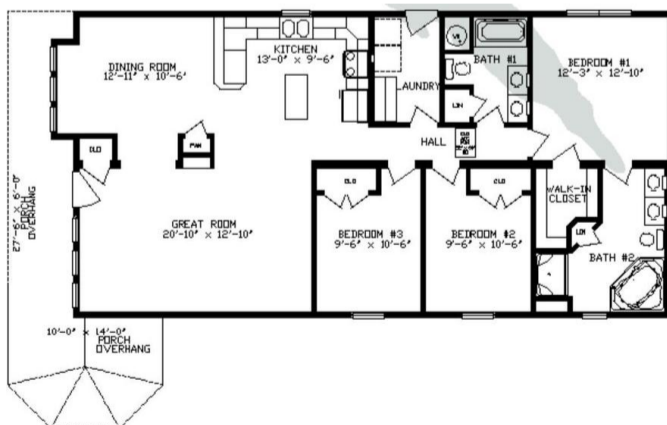

FIRST FLOOR

YOUR
NEW HOME
CONSULTANT

Hi, I'm , your personal Modular Home Consultant

I would be happy to help you with any questions you may have. You can contact me on my direct number at or email me at .