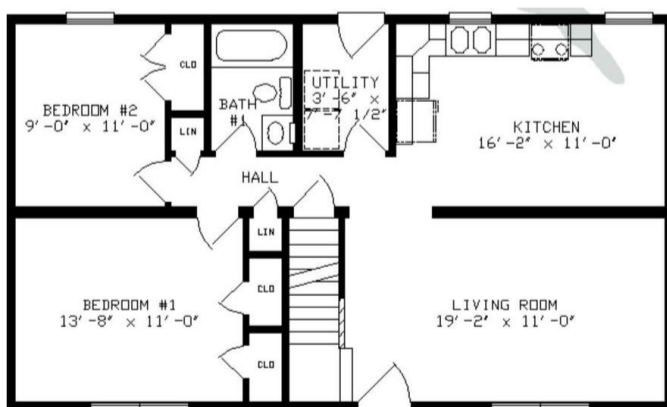

FIRST FLOOR

YOUR
NEW HOME
CONSULTANT

Hi, I'm , your personal Modular Home Consultant

I would be happy to help you with any questions you may have. You can contact me on my direct number at or email me at .