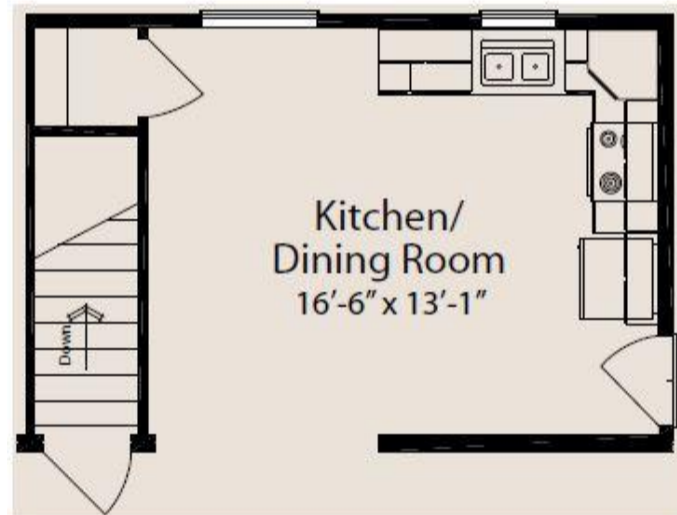

MENDEL . ACR-044

Traditional

SPECIFICATIONS

SQ. FT.	1105
BEDROOMS:	2
BATHROOMS:	1.0
LEVELS:	1.0

OPTIONAL FEATURES

- Green Certification
- Energy Star

FIRST FLOOR

BASEMENT OPTION