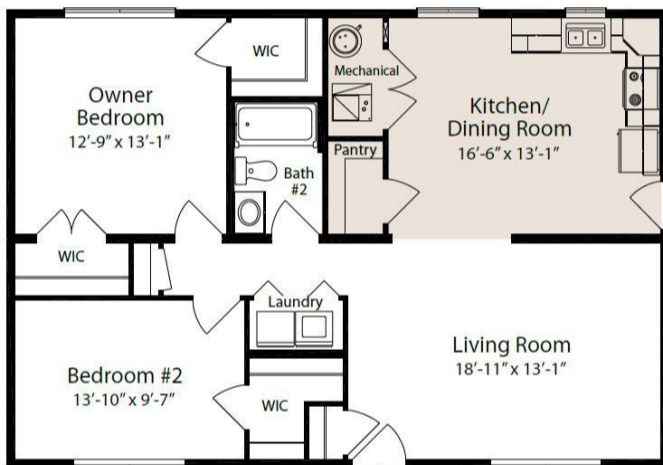

MENDEL . ACR-044

Traditional

SPECIFICATIONS

SQ. FT.	1105
BEDROOMS:	2
BATHROOMS:	1.0
LEVELS:	1.0

OPTIONAL FEATURES

- Green Certification
- Energy Star

FIRST FLOOR

BASEMENT OPTION