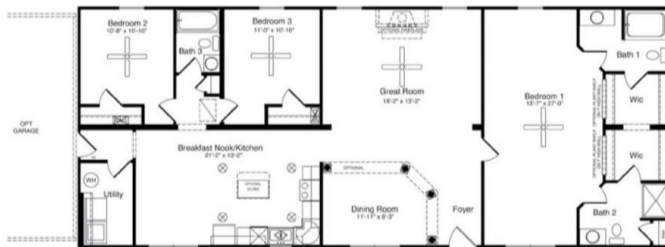

FIRST FLOOR

YOUR
NEW HOME
CONSULTANT

Hi, I'm , your personal Modular Home Consultant

I would be happy to help you with any questions you may have. You can contact me on my direct number at or email me at .