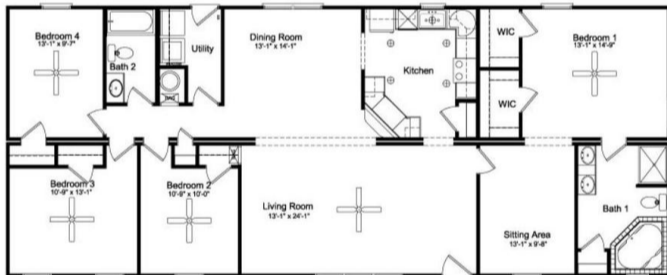

FIRST FLOOR

YOUR
NEW HOME
CONSULTANT

Hi, I'm , your personal Modular Home Consultant

I would be happy to help you with any questions you may have. You can contact me on my direct number at or email me at .