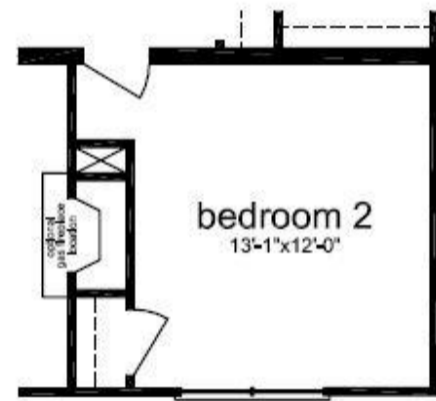

GARFIELD . NAD-006

Traditional

SPECIFICATIONS

SQ. FT.	1478
BEDROOMS:	3.0
BATHROOMS:	2.0
LEVELS:	1.0

OPTIONAL FEATURES

- Green Certification
- Energy Star

FIRST FLOOR

OPTIONAL FIREPLACE LAYOUT