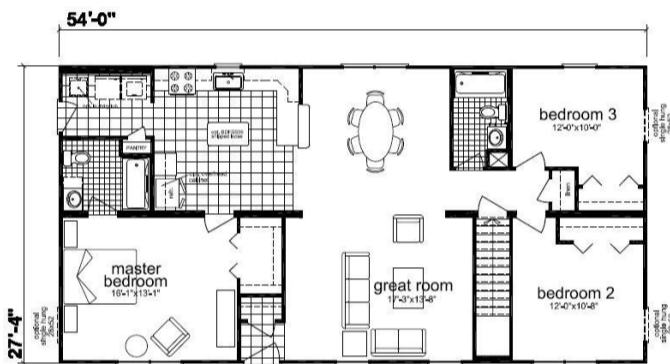

GARFIELD . NAD-006

Traditional

SPECIFICATIONS

SQ. FT.	1478
BEDROOMS:	3.0
BATHROOMS:	2.0
LEVELS:	1.0

OPTIONAL FEATURES

- Green Certification
- Energy Star

FIRST FLOOR

OPTIONAL FIREPLACE LAYOUT