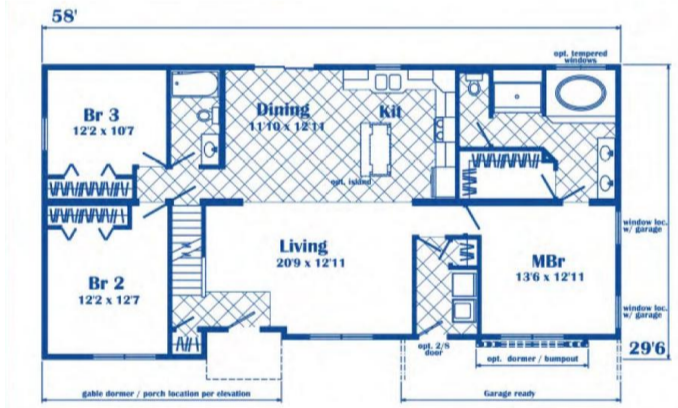

WINSFORD . NNC-051

Traditional

SPECIFICATIONS

SQ. FT.	1625
BEDROOMS:	3
BATHROOMS:	2.0
LEVELS:	1.5

OPTIONAL FEATURES

- Green Certification
- Energy Star

FIRST FLOOR

YOUR
NEW HOME
CONSULTANT