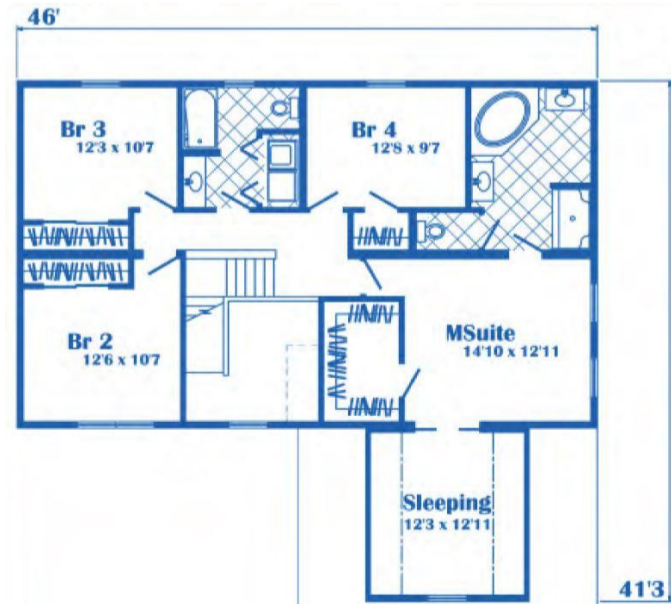

SECOND FLOOR

YOUR
NEW HOME
CONSULTANT

Hi, I'm , your personal Modular Home Consultant

I would be happy to help you with any questions you may have. You can contact me on my direct number at or email me at .