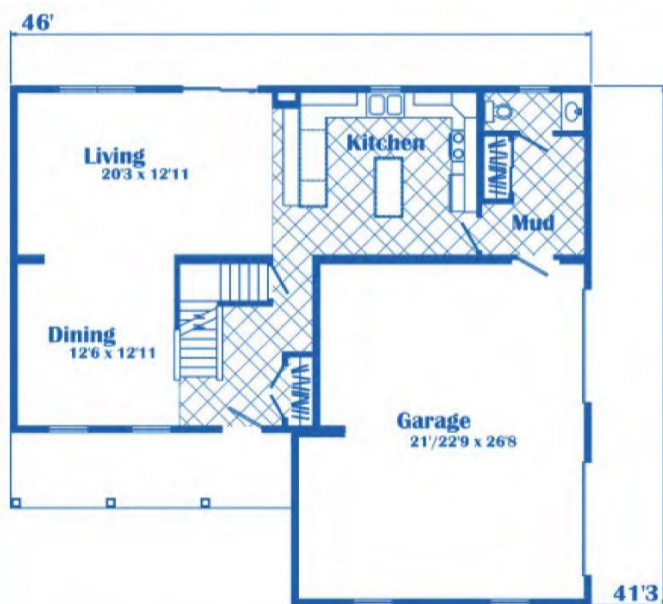

## SPECIFICATIONS

SQ. FT.	2492
BEDROOMS:	4
BATHROOMS:	2.5
LEVELS:	2.0

## OPTIONAL FEATURES

- Green Certification
- Energy Star
- Garage Included

This Country home will fit in any neighborhood and has a Country Style that will last for decades.

The main level host the living areas and on the second level you have the master bedroom and bath plus 3 additional bedroom and a bath. Master bath has a toilet closet and a corner garden tub. The country kitchen has an island and a snack bar.

### FIRST FLOOR