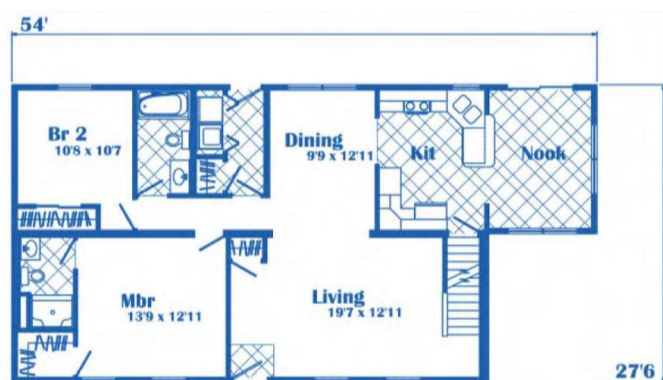

TIMBERRIDGE . NNC-036

Log Style Traditional

SPECIFICATIONS

SQ. FT.	1977
BEDROOMS:	2
BATHROOMS:	2.0
LEVELS:	1.5

OPTIONAL FEATURES

- Green Certification
- Energy Star

FIRST FLOOR

YOUR
NEW HOME
CONSULTANT