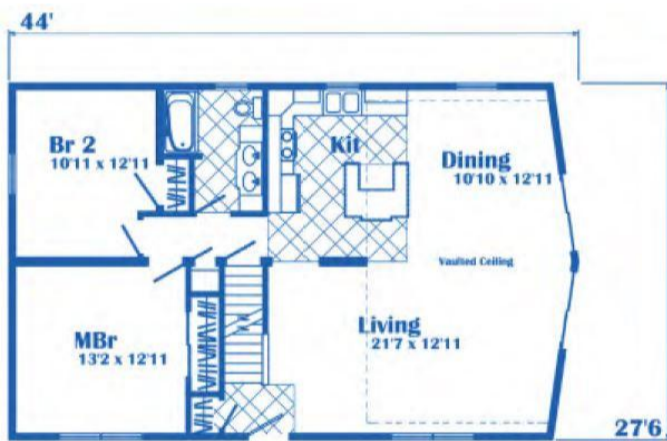

LAURELWOOD . NNC-029

Chalet Contemporary Traditional

SPECIFICATIONS

SQ. FT.	1626
BEDROOMS:	2
BATHROOMS:	1.0
LEVELS:	1.5

OPTIONAL FEATURES

- Green Certification
- Energy Star

FIRST FLOOR

YOUR
NEW HOME
CONSULTANT