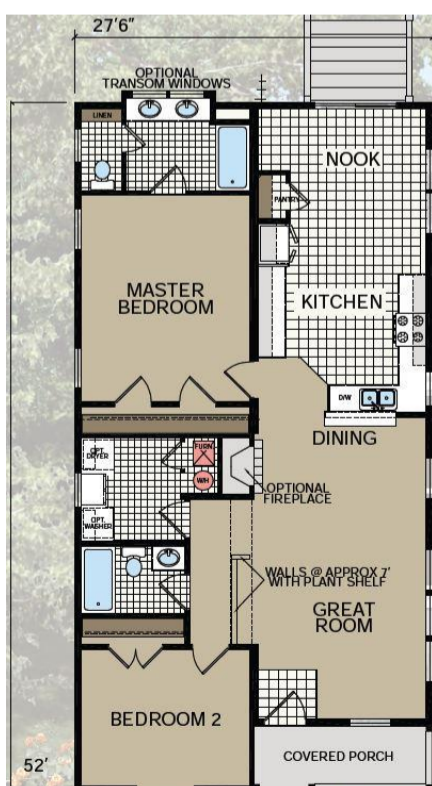

## SPECIFICATIONS

SQ. FT.	1360
BEDROOMS:	2.0
BATHROOMS:	2.0
LEVELS:	1.0

## OPTIONAL FEATURES

- Green Certification
- Energy Star

The Edinbrooke NAS is a stunning one-story home plan that features a traditional design with plenty of modern amenities. The exterior of the home is highlighted by a front porch with tapered columns, a gabled roof. Inside, the main living area features an open floor plan with a large great room, a kitchen and breakfast nook. The master suite is located off the kitchen and includes a luxurious bath with a dual sink vanity, a tub and shower combination, a toilet room and a spacious walk-in closet. The second bedroom is located in the front of the home allowing privacy for both occupants. The Edinbrooke NAS also includes plenty of storage space and a laundry room conveniently located near the main living area. Overall, this home plan offers both style and functionality for modern living.

## FIRST FLOOR