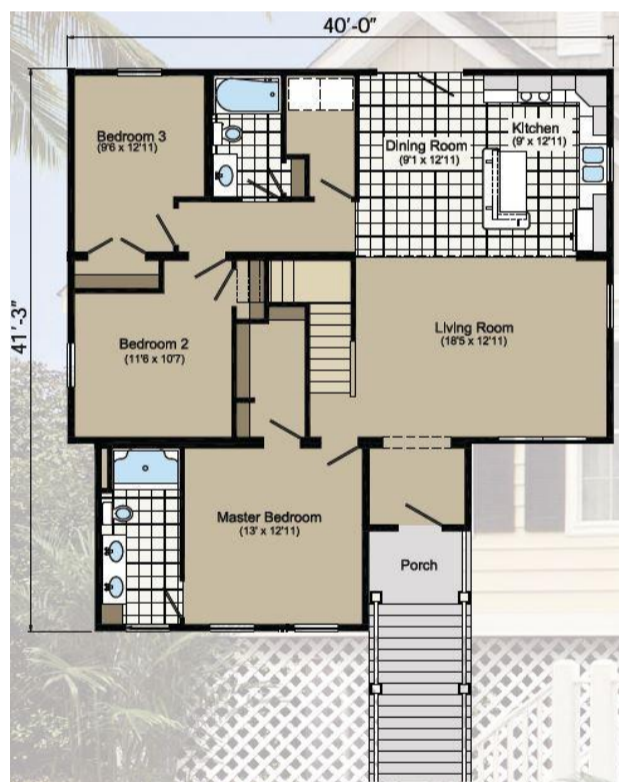

WILLOW . NAS-013

Coastal Jersey Shore Traditional

SPECIFICATIONS

SQ. FT.	1411
BEDROOMS:	3.0
BATHROOMS:	2.0
LEVELS:	1.0

OPTIONAL FEATURES

- Green Certification
- Energy Star

FIRST FLOOR

YOUR
NEW HOME
CONSULTANT